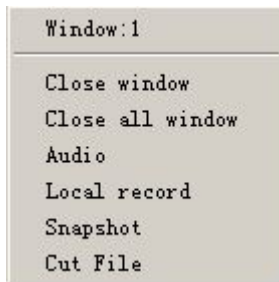

3) Click "next step", and the window as bellowed will popping up.

4) Enter the user information and click "next step", and the window as bellowed will popping up.

- 5) Click “next step” to start the install the player and the window as bellowed will popping up.

- 6) Click “finished” to complete the install. Now the desktop will appear a icon

2. Player operation interface

3. On the interface of player, click the button of play to open the folder and find the video file to be played. Then double click the file and the video file can be played on the selected window. The player interface is as bellowed:

4. Right click on the playing window, and a shortcut menu will appear. you can left click to

corresponding option according to your requests.

Note of all the options on the shortcut menu:

Close the window: shut off the vide playing of your selected window.