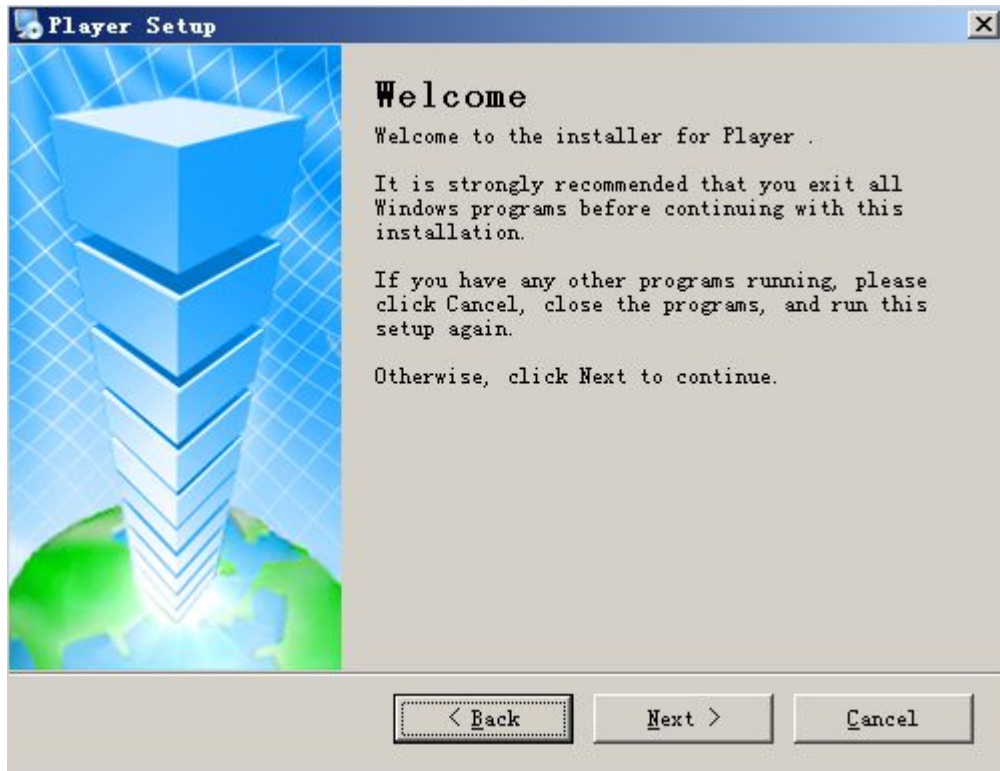

## 1. Installation Steps

General Player\_V1.6.  
0.2.R.20140317.exe

- 1) Find and double click the file of `General Player_V1.6.0.2.R.20140317.exe` in the CD and the window as below will popping up.

- 2) Click "next step", and the window as bellowed will popping up.

3) Click "next step", and the window as bellowed will popping up.

4) Enter the user information and click "next step", and the window as bellowed will popping up.

- 5) Click “next step” to start the install the player and the window as bellowed will popping up.