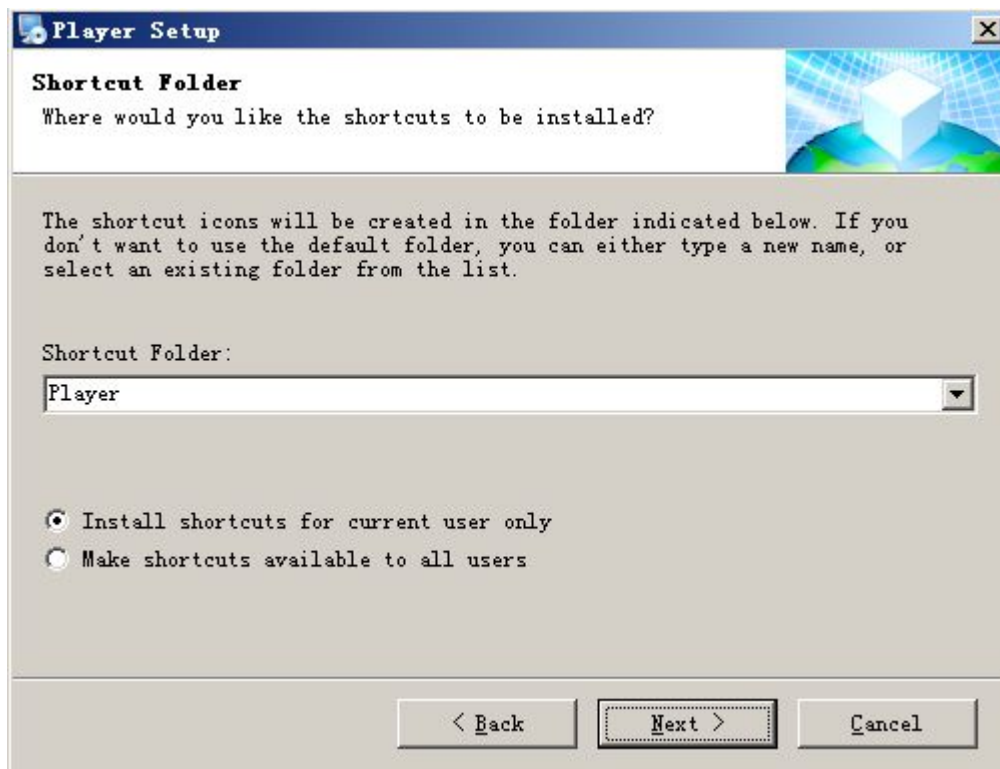

## 1. Installation Steps

General Player\_V1.6.  
0.2.R.20140317.exe

- 1) Find and double click the file of `General Player_V1.6.0.2.R.20140317.exe` in the CD and the window as below will popping up.

- 2) Click "next step", and the window as bellowed will popping up.

3) Click "next step", and the window as bellowed will popping up.

4) Enter the user information and click "next step", and the window as bellowed will popping up.

- 5) Click “next step” to start the install the player and the window as bellowed will popping up.