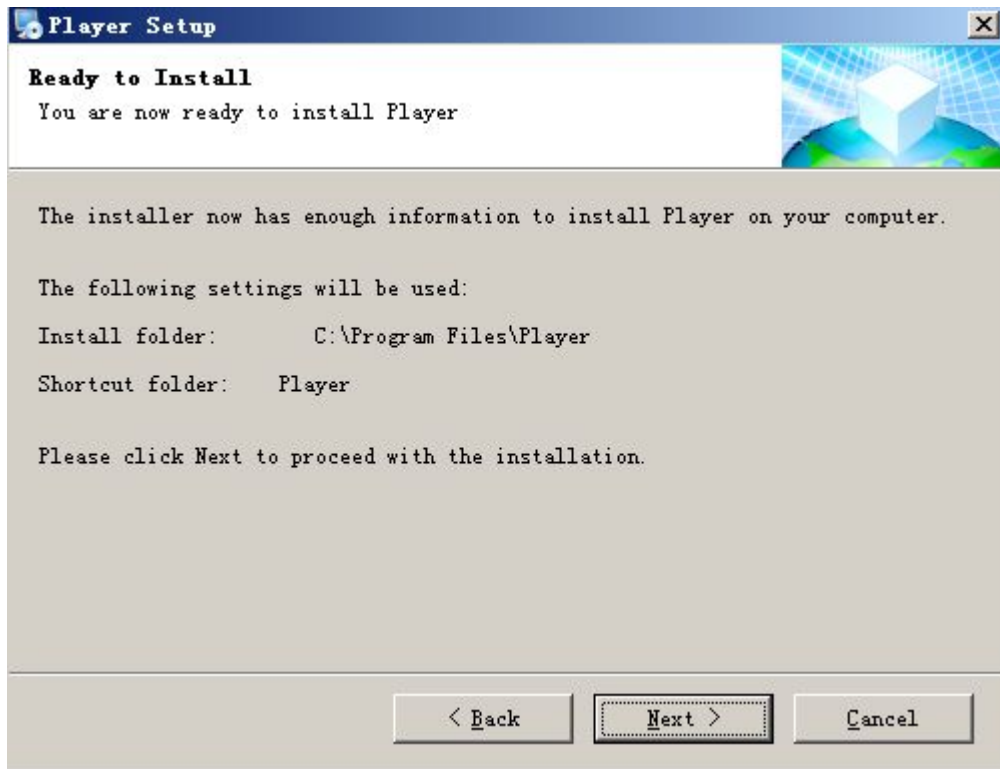

## 1. Installation Steps

General Player\_V1.6.  
0.2.R.20140317.exe

- 1) Find and double click the file of `General Player_V1.6.0.2.R.20140317.exe` in the CD and the window as below will popping up.

- 2) Click "next step", and the window as bellowed will popping up.

3) Click "next step", and the window as bellowed will popping up.

4) Enter the user information and click "next step", and the window as bellowed will popping up.

- 5) Click “next step” to start the install the player and the window as bellowed will popping up.